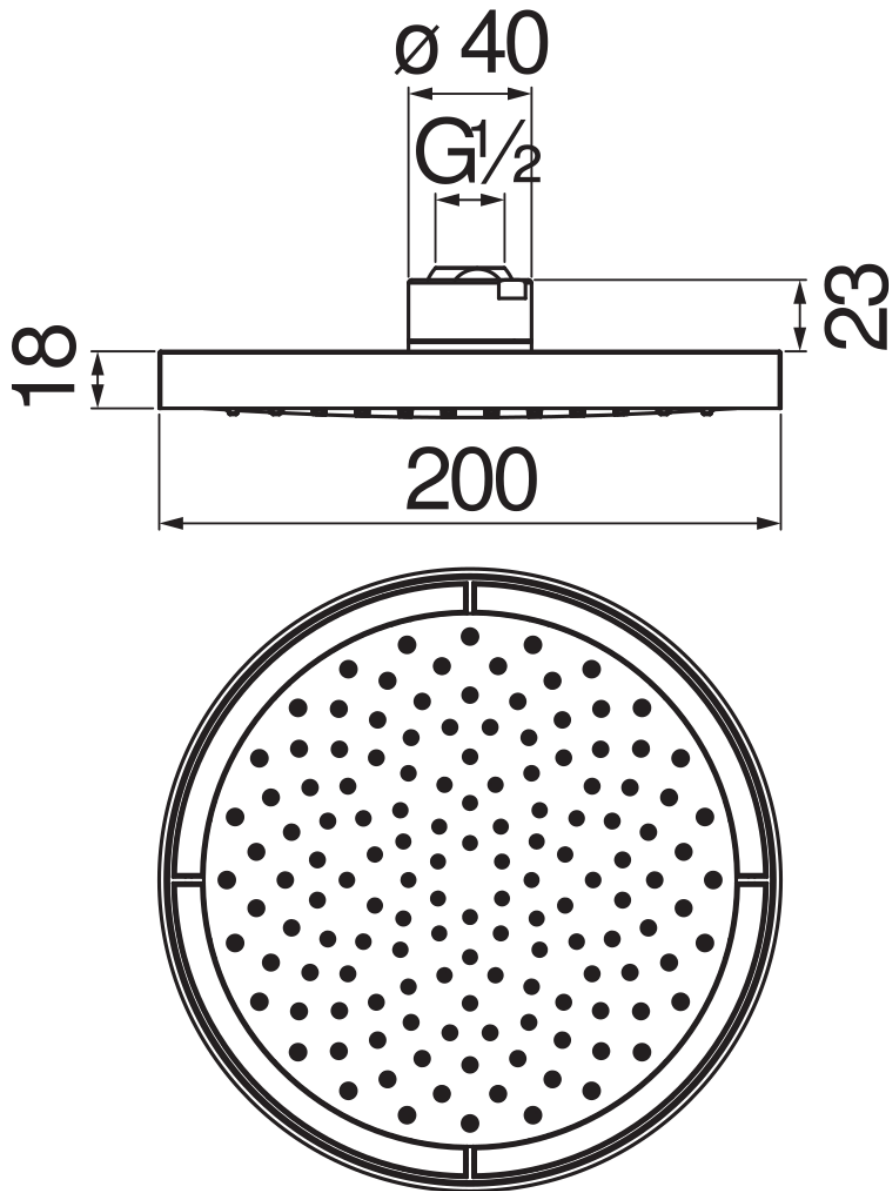

SPECIFICATIONS

Swivel shower head

Diamond smoke PVD

Dimension \varnothing 200 mm

Rain jet

Packaging: 24 x 25 x 8 cm / 0,0048 m³ / 0,97 kg

FLOW RATE DIAGRAM: HOT/COLD WATER